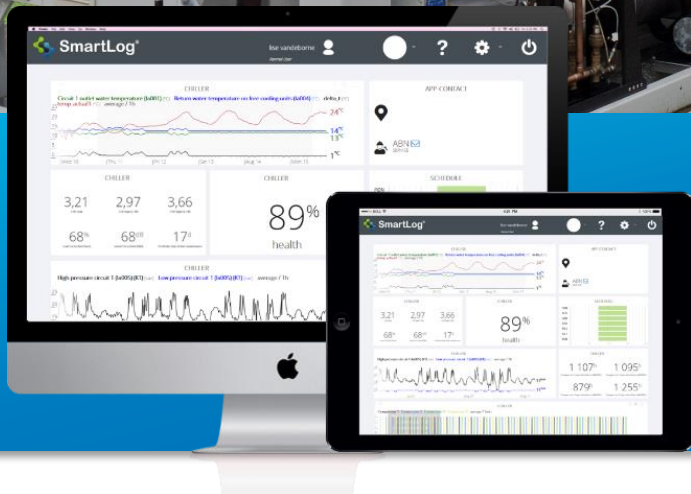

Mastering Chillers. Talking LoRa™

Smartlog is the first company to talk LoRa with chillers. Our battery powered Plug&Play solutions help creating value with data. We visualize your sensor data on our interactive Smartlog DASHBOARD.

Notifications:

- Water in
- Water out
- Flow
- High Pressure
- Low Pressure
- Running hours
- ΔT
- Set point

LoRaChill
Chiller connect

**Gain actionable sensor insight
through continuous analyzing**

SmartLog | Kieleberg 1, 3740 Bilzen
T +32 (0)89 65 12 10
www.smartlog.com | info@smartlog.com