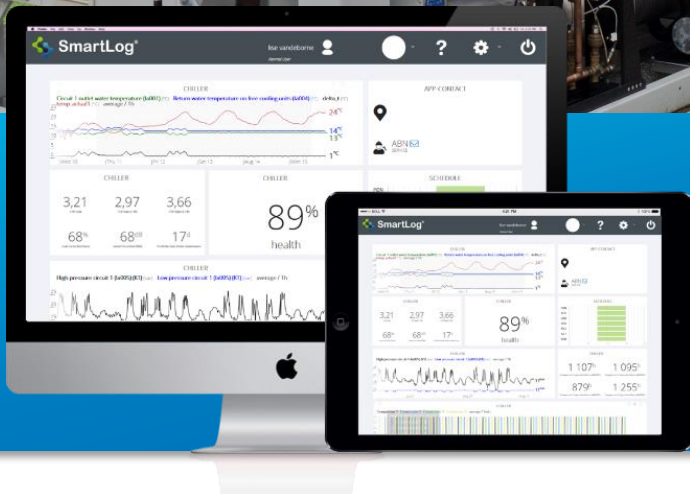

Mastering Chillers. Talking LoRa™

Smartlog is the first company to talk LoRa with chillers. Our battery powered Plug&Play solutions help creating value with data. We visualize your sensor data on our interactive Smartlog DASHBOARD.

Notifications:

- Water in
- Water out
- Flow
- High Pressure
- Low Pressure
- Running hours
- ΔT
- Set point

LoRaChill
Chiller connect

**Gain actionable sensor insight
through continuous analyzing**

SmartLog | Kieleberg 1, 3740 Bilzen
T +32 (0)89 65 12 10
www.smartlog.com | info@smartlog.com